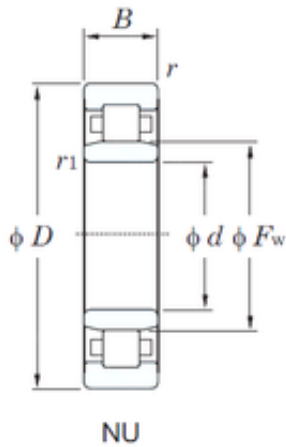

FML ske Manufacturing Co., Ltd

180 mm x 380 mm x 126 mm KOYO NU2336 cylindrical roller bearings

Bearing No. NU2336

Size	180x380x126 mm
Bore Diameter	180 mm
Outer Diameter	380 mm
Width	126 mm
d	180 mm
Fw	232 mm
D	380 mm
B	126 mm
C	126 mm
r min.	4 mm
r1 min.	4 mm
Weight	73.0 Kg
Basic dynamic load rating (C)	1350 kN
Basic static load rating (C0)	1940 kN
(Grease) Lubrication Speed	1300 r/min
Bearing No.	NU2336
r(min)	4
r1(min)	4
Cr	1690
C0r	1940
Cu	220
Grease lub.	1300
Oil lub.	1900
Ew	-
d1	-

NU2336 Bearing 2D drawings and 3D CAD models

FML ske Manufacturing Co., Ltd

B1	-
B2	-
da(min)	-
db(min)	196
db(max)	227
dc(min)	-
dd(min)	-
Da(max)	364
Db(max)	-
Db(min)	-
ra(max)	3
rb(max)	3
(Refer.)Mass(kg)	73.0