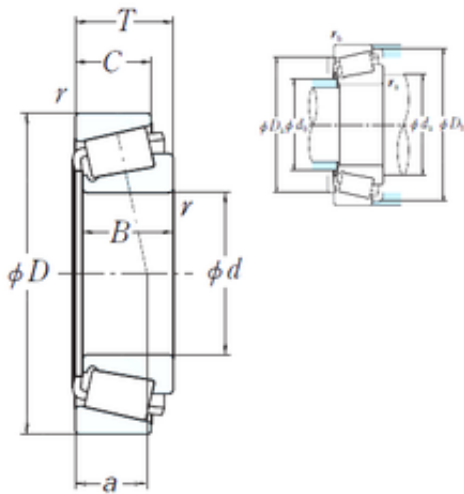

FML ske Manufacturing Co., Ltd

488,95 mm x 634,873 mm x 84,138 mm NSK
LM772748/LM772710 cylindrical roller bearings

Bearing No. LM772748/LM772710

LM772748/LM772710 Bearing 2D drawings and 3D CAD models

Size	488.95x634.873x84.138 mm
Bore Diameter	488,95 mm
Outer Diameter	634,873 mm
Width	84,138 mm
d	488,95 mm
D	634,873 mm
T	84,138 mm
B	84,138 mm
C	61,912 mm
R	6,4 mm
r	3,3 mm
a	124,7 mm
Da	602 mm
db	508 mm
da	532 mm
Db	623 mm
Weight	63,9 Kg
Basic dynamic load rating (C)	1370 kN
Basic static load rating (C0)	3200 kN
Calculation factor (e)	0,47
Calculation factor (Y0)	0,7