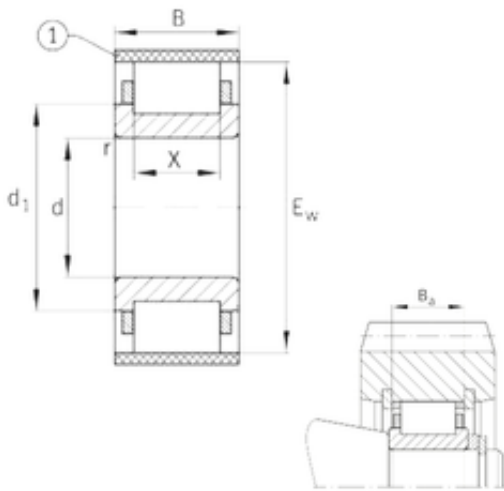

FML ske Manufacturing Co., Ltd

FAG RN2211-E-MPBX cylindrical roller bearings

Bearing No. RN2211-E-MPBX

Size	55x90x25 mm
Bore Diameter	55 mm
Outer Diameter	90 mm
Width	25 mm
d	55 mm
Ew	90 mm
B	25 mm
Ba	22,2 mm
X	17 mm
d1	70,8 mm
r min.	1,5 mm
Weight	0,56 Kg
Basic dynamic load rating (C)	117 kN
Basic static load rating (C0)	118 kN

RN2211-E-MPBX Bearing 2D drawings and 3D CAD models