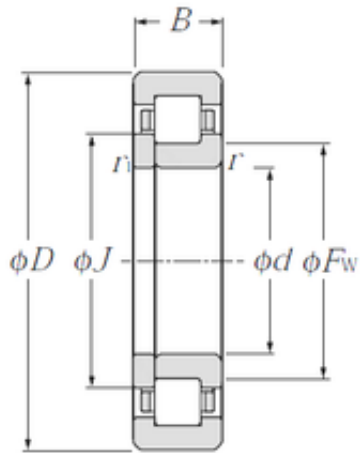

# FML ske Manufacturing Co., Ltd

85 mm x 150 mm x 36 mm CYSD NUP2217E cylindrical roller bearings

Bearing No. NUP2217E

Size	85x150x36 mm
Bore Diameter	85 mm
Outer Diameter	150 mm
Width	36 mm
d	85 mm
Fw	100,5 mm
D	150 mm
B	36 mm
C	36 mm
Weight	2,58 Kg
Basic dynamic load rating (C)	272 kN
Basic static load rating (C0)	205 kN
(Grease) Lubrication Speed	3600 r/min

NUP2217E Bearing 2D drawings and 3D CAD models