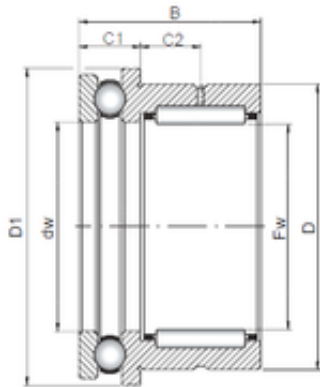

FML ske Manufacturing Co., Ltd

17 mm x 26 mm x 25 mm ISO NKX 17 complex bearings

Bearing No. NKX 17

Size	17x26x25 mm
Bore Diameter	17 mm
Outer Diameter	26 mm
Width	25 mm
d	17 mm
Fw	17 mm
D	26 mm
B	25 mm
C1	9 mm
D1	30,1 mm
C2	8 mm

NKX 17 Bearing 2D drawings and 3D CAD models