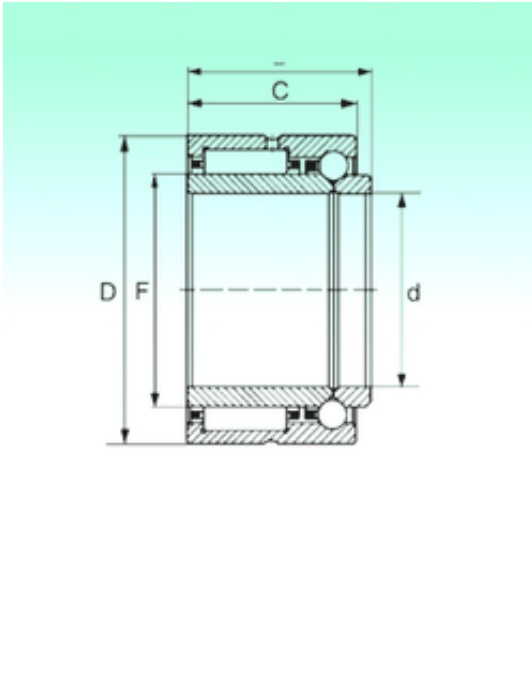

FML ske Manufacturing Co., Ltd

NKIB 5906 Bearing 2D drawings and 3D CAD models

30 mm x 47 mm x 25 mm NBS NKIB 5906
complex bearings

Bearing No. NKIB 5906

Size	30x47x25 mm
Bore Diameter	30 mm
Outer Diameter	47 mm
Width	25 mm
d	30 mm
F	35 mm
D	47 mm
B	25 mm
C	23 mm
Weight	0,151 Kg
Dynamic load rating radial (C)	23,75 kN
Dynamic load rating axial (C)	4,513 kN
Static load rating radial (C0)	33,7 kN
Static load rating axial (C0)	6,935 kN