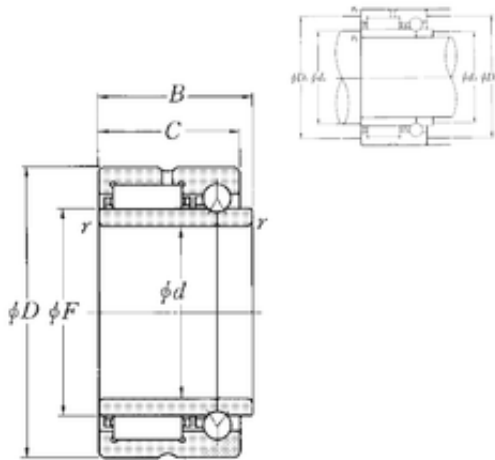

FML ske Manufacturing Co., Ltd

22 mm x 39 mm x 25 mm NTN NKIB59/22R complex bearings

Bearing No. NKIB59/22R

Size	22x39x25 mm
Bore Diameter	22 mm
Outer Diameter	39 mm
Width	25 mm
d	22 mm
F	28 mm
D	39 mm
B	25 mm
C	23 mm
r min.	0,3 mm
da min.	24,5 mm
Da max.	36,5 mm
ra max.	0,3 mm
Weight	0,122 Kg
Dynamic load rating radial (C)	23,2 kN
Dynamic load rating axial (C)	5 kN
Static load rating radial (C0)	29,3 kN
Static load rating axial (C0)	8,65 kN
(Grease) Lubrication Speed	9500 r/min

NKIB59/22R Bearing 2D drawings and 3D CAD models