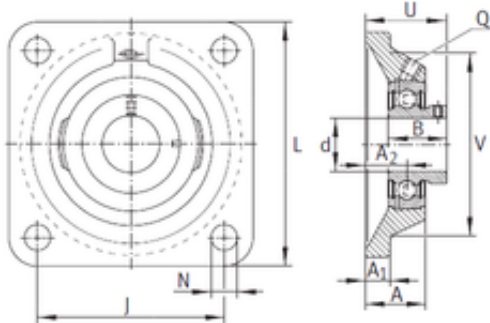

FML ske Manufacturing Co., Ltd

INA PCJY15 bearing units

PCJY15 Bearing 2D drawings and 3D CAD models

Bearing No. PCJY15

Bore Diameter	15 mm
d	15 mm
V	58 mm
U	33 mm
Thread (Q)	M6
A	27 mm
A1	9,5 mm
B	22 mm
J	54 mm
L	76 mm
N	11,5 mm
A2	17 mm
Weight	0,49 Kg
Basic dynamic load rating (C)	9,8 kN
Category	Bearings
Inventory	0.0
Manufacturer Name	SCHAEFFLER GROUP
Minimum Buy Quantity	N/A
Weight / Kilogram	0.44
Product Group	M06110