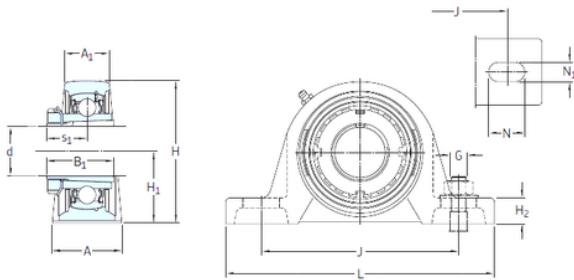

FML ske Manufacturing Co., Ltd

SKF SYJ 65 KF+HA 2313 bearing units

Bearing No. SYJ 65 KF+HA 2313

Bore Diameter	55,563 mm
d	55,563 mm
s1	35,8 mm
A	70 mm
A1	49 mm
B1	65 mm
G	20 mm
H	151 mm
H1	76,2 mm
H2	27 mm
J	203 mm
L	265 mm
N	35 mm
N1	25 mm
Weight	6,55 Kg
Basic dynamic load rating (C)	57,2 kN
Basic static load rating (C0)	40 kN
Fatigue load limit (Pu)	1,7

SYJ 65 KF+HA 2313 Bearing 2D drawings and 3D CAD models