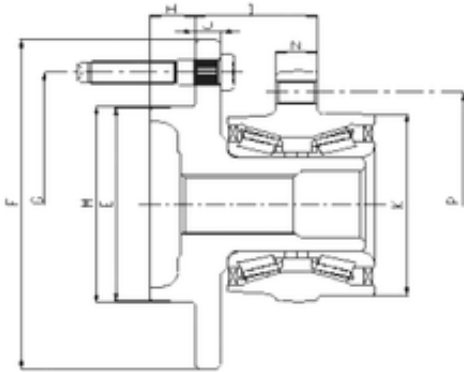

## ILJIN IJ223051 angular contact ball bearings

Bearing No. IJ223051

P	140 mm
I	68,34 mm
E	116,55 mm
F	208 mm
G	165,1 mm
H	9 mm
J	10,1 mm
K	113,8 mm
N	18,3 mm
1	Wheel Bearing

IJ223051 Bearing 2D drawings and 3D CAD models