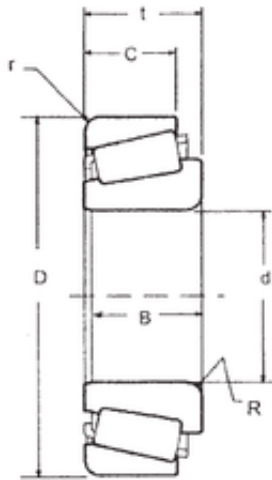

FML ske Manufacturing Co., Ltd

45,242 mm x 77,788 mm x 19,842 mm FBJ
LM560349/LM603011 tapered roller bearings

Bearing No. LM560349/LM603011

Size	45.242x77.788x19.842 mm
Bore Diameter	45,242 mm
Outer Diameter	77,788 mm
Width	19,842 mm
d	45,242 mm
D	77,788 mm
T	19,842 mm
B	19,842 mm
C	15,08 mm
Weight	0,372 Kg
Basic dynamic load rating (C)	57,5 kN
Basic static load rating (C0)	73,5 kN
(Grease) Lubrication Speed	4600 r/min

LM560349/LM603011 Bearing 2D drawings and 3D CAD models