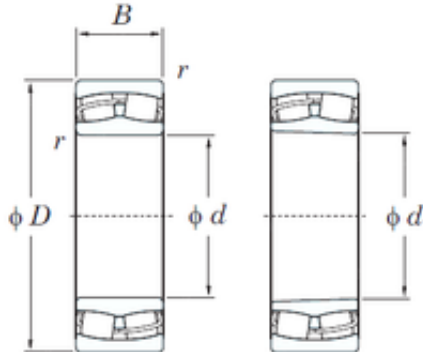

## 180 mm x 280 mm x 100 mm KOYO 24036RHK30 spherical roller bearings

Bearing No. 24036RHK30

Size	180x280x100 mm
Bore Diameter	180 mm
Outer Diameter	280 mm
Width	100 mm
d	180 mm
D	280 mm
B	100 mm
C	100 mm
r min.	2,1 mm
da min.	192 mm
Da max.	268 mm
ra max.	2 mm
Weight	22,6 Kg
Basic dynamic load rating (C)	984 kN
Basic static load rating (C0)	1830 kN
(Grease) Lubrication Speed	1100 r/min
(Oil) Lubrication Speed	1400 r/min
Calculation factor (e)	0,33
Calculation factor (Y0)	1,99
Calculation factor (Y1)	2,04

24036RHK30 Bearing 2D drawings and 3D CAD models