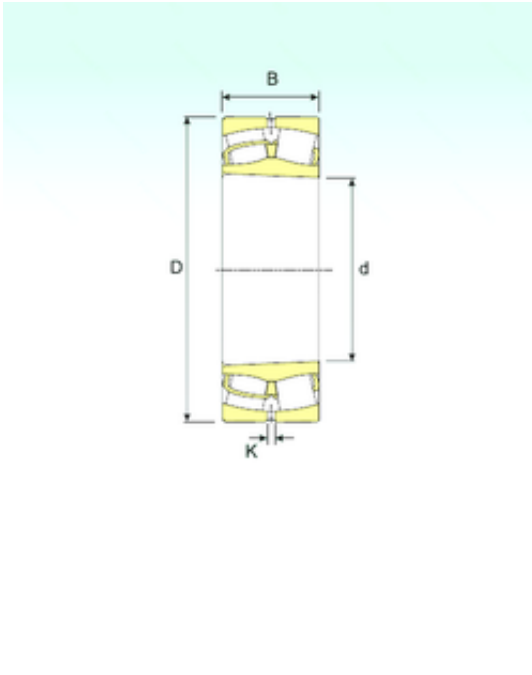

FML ske Manufacturing Co., Ltd

22209 K Bearing 2D drawings and 3D CAD models

45 mm x 85 mm x 23 mm ISB 22209 K spherical roller bearings

Bearing No. 22209 K

Size	45x85x23 mm
Bore Diameter	45 mm
Outer Diameter	85 mm
Width	23 mm
d	45 mm
D	85 mm
B	23 mm
C	23 mm
K	3 mm
Weight	0,58 Kg
Basic dynamic load rating (C)	100 kN
Basic static load rating (C0)	96 kN
(Grease) Lubrication Speed	7650 r/min