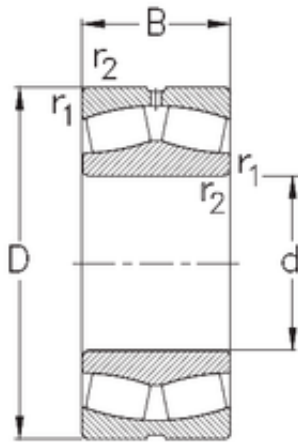

# FML ske Manufacturing Co., Ltd

200 mm x 340 mm x 140 mm NKE 24140-MB-W33 spherical roller bearings

Bearing No. 24140-MB-W33

Size	200x340x140 mm
Bore Diameter	200 mm
Outer Diameter	340 mm
Width	140 mm
d	200 mm
D	340 mm
B	140 mm
C	140 mm
r1 min.	3 mm
r2 min.	3 mm
Weight	52,5 Kg
Basic dynamic load rating (C)	1579 kN
Basic static load rating (C0)	2773 kN
Limiting speed	1500 r/min
Calculation factor (e)	0,4
Calculation factor (Y0)	1,64
Calculation factor (Y1)	1,68

24140-MB-W33 Bearing 2D drawings and 3D CAD models