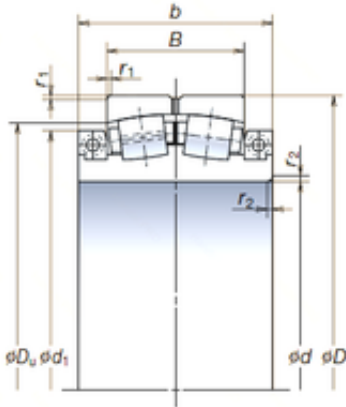

# FML ske Manufacturing Co., Ltd

900 mm x 1 250 mm x 285 mm NSK  
900SLPT1251 spherical roller bearings

Bearing No. 900SLPT1251

Size	900x1250x285 mm
Bore Diameter	900 mm
Outer Diameter	1250 mm
Width	285 mm
d	900 mm
D	1 250 mm
B	285 mm
b	410 mm
d1	1 100 mm
r1 min.	7,5 mm
r2 min.	19 mm
Basic dynamic load rating (C)	9 850 kN

900SLPT1251 Bearing 2D drawings and 3D CAD models