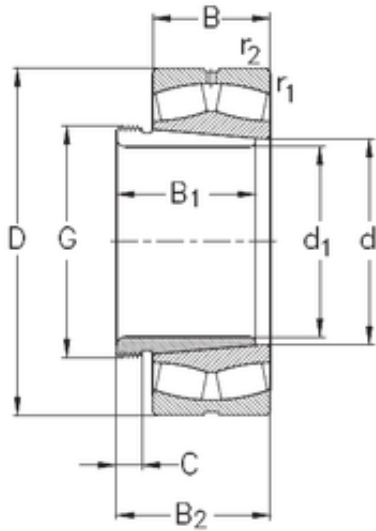

FML ske Manufacturing Co., Ltd

55 mm x 120 mm x 43 mm NKE 22311-E-K-W33+AHX2311 spherical roller bearings

Bearing No. 22311-E-K-W33+AHX2311

Size	55x120x43 mm
Bore Diameter	55 mm
Outer Diameter	120 mm
Width	43 mm
d	55 mm
d1	50 mm
D	120 mm
B	43 mm
C	43 mm
r1 min.	2 mm
r2 min.	2 mm
B1	54 mm
B2	57 mm
C	10 mm
Thread (G)	M 60x2
Weight	2,73 Kg
Basic dynamic load rating (C)	230 kN
Basic static load rating (C0)	279 kN
Limiting speed	5600 r/min
Calculation factor (e)	0,35
Calculation factor (Y0)	1,9
Calculation factor (Y1)	1,9

22311-E-K-W33+AHX2311 Bearing 2D drawings and 3D CAD models