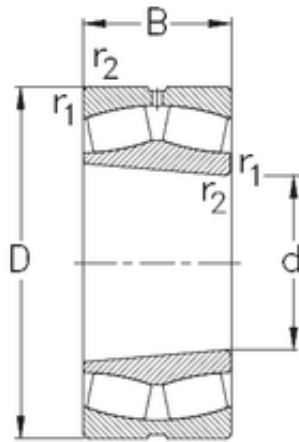

FML ske Manufacturing Co., Ltd

130 mm x 200 mm x 69 mm NKE 24026-CE-K30-W33 spherical roller bearings

Bearing No. 24026-CE-K30-W33

Size	130x200x69 mm
Bore Diameter	130 mm
Outer Diameter	200 mm
Width	69 mm
d	130 mm
D	200 mm
B	69 mm
C	69 mm
r1 min.	2 mm
r2 min.	2 mm
Weight	7,95 Kg
Basic dynamic load rating (C)	476 kN
Basic static load rating (C0)	823 kN
Limiting speed	3000 r/min
Calculation factor (e)	0,32
Calculation factor (Y0)	2,2
Calculation factor (Y1)	2,12

24026-CE-K30-W33 Bearing 2D drawings and 3D CAD models