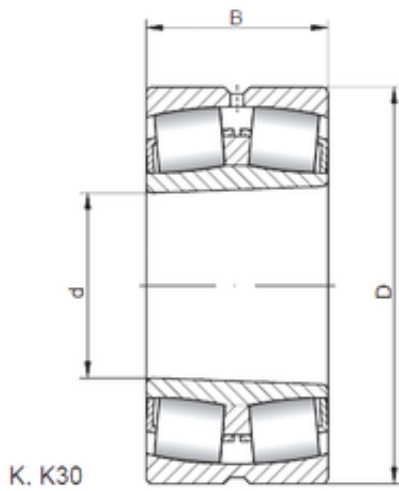

FML ske Manufacturing Co., Ltd

110 mm x 200 mm x 70 mm ISO 23222 KW33
spherical roller bearings

Bearing No. 23222 KW33

Size	110x200x70 mm
Bore Diameter	110 mm
Outer Diameter	200 mm
Width	70 mm
d	110 mm
D	200 mm
B	70 mm
C	70 mm

23222 KW33 Bearing 2D drawings and 3D CAD models