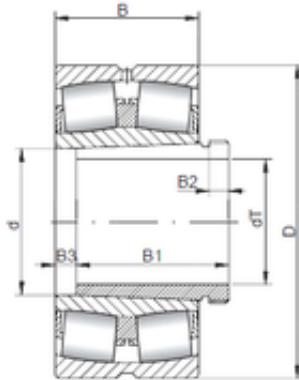

FML ske Manufacturing Co., Ltd

950 mm x 1360 mm x 300 mm ISO 230/950
KCW33+AH30/950 spherical roller bearings

Bearing No. 230/950 KCW33+AH30/950

Size	950x1360x300 mm
Bore Diameter	950 mm
Outer Diameter	1360 mm
Width	300 mm
d	950 mm
d1	900 mm
D	1360 mm
B	300 mm
C	300 mm

230/950 KCW33+AH30/950 Bearing 2D drawings and
3D CAD models