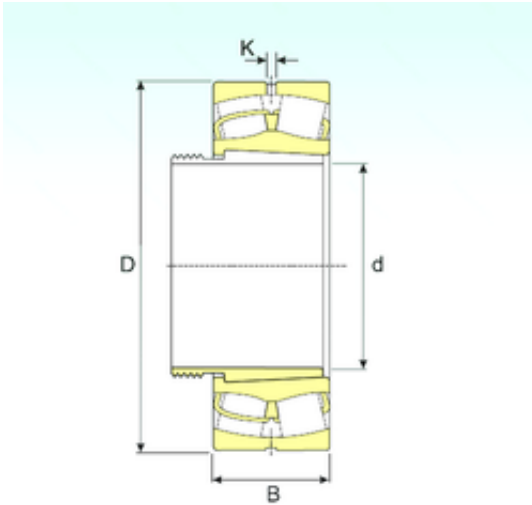

# FML ske Manufacturing Co., Ltd

190 mm x 360 mm x 128 mm ISB 23240  
EKW33+AH3240 spherical roller bearings

Bearing No. 23240 EKW33+AH3240

Size	190x360x128 mm
Bore Diameter	190 mm
Outer Diameter	360 mm
Width	128 mm
d	190 mm
D	360 mm
B	128 mm
C	128 mm
K	9 mm
Weight	63 Kg
Basic dynamic load rating (C)	1823 kN
Basic static load rating (C0)	2646 kN
(Grease) Lubrication Speed	1300,5 r/min

23240 EKW33+AH3240 Bearing 2D drawings and 3D CAD models