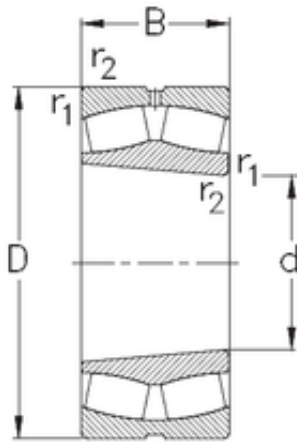

# FML ske Manufacturing Co., Ltd

30 mm x 62 mm x 20 mm NKE 22206-E-K-W33 spherical roller bearings

Bearing No. 22206-E-K-W33

Size	30x62x20 mm
Bore Diameter	30 mm
Outer Diameter	62 mm
Width	20 mm
d	30 mm
D	62 mm
B	20 mm
C	20 mm
r1 min.	1 mm
r2 min.	1 mm
Weight	0,25 Kg
Basic dynamic load rating (C)	61 kN
Basic static load rating (C0)	65 kN
Limiting speed	14000 r/min
Calculation factor (e)	0,31
Calculation factor (Y0)	2,1
Calculation factor (Y1)	2,1

22206-E-K-W33 Bearing 2D drawings and 3D CAD models