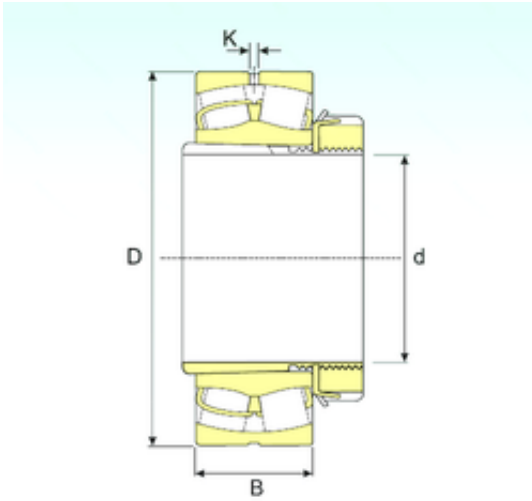

FML ske Manufacturing Co., Ltd

260 mm x 500 mm x 130 mm ISB 22256
EKW33+OH3156 spherical roller bearings

Bearing No. 22256 EKW33+OH3156

Size	260x500x130 mm
Bore Diameter	260 mm
Outer Diameter	500 mm
Width	130 mm
d	260 mm
D	500 mm
B	130 mm
B1	195 mm
C	130 mm
K	12 mm
Weight	135 Kg
Basic dynamic load rating (C)	2646 kN
Basic static load rating (C0)	3675 kN
(Grease) Lubrication Speed	1148 r/min

22256 EKW33+OH3156 Bearing 2D drawings and 3D CAD models