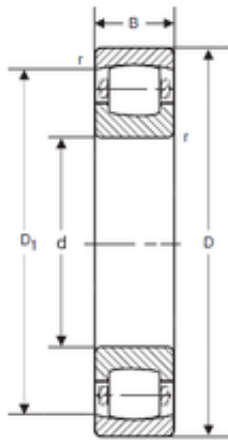

FML ske Manufacturing Co., Ltd

60 mm x 110 mm x 22 mm SIGMA 20212 K
spherical roller bearings

Bearing No. 20212 K

Size	60x110x22 mm
Bore Diameter	60 mm
Outer Diameter	110 mm
Width	22 mm
d	60 mm
D	110 mm
B	22 mm
C	22 mm

20212 K Bearing 2D drawings and 3D CAD models