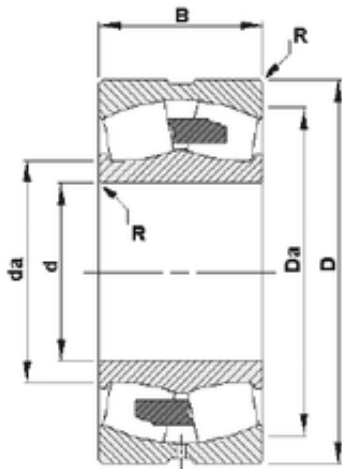

FML ske Manufacturing Co., Ltd

260 mm x 480 mm x 130 mm Timken
22252YMB spherical roller bearings

Bearing No. 22252YMB

Size	260x480x130 mm
Bore Diameter	260 mm
Outer Diameter	480 mm
Width	130 mm
d	260 mm
D	480 mm
B	130 mm
C	130 mm
R	4 mm
Da	430 mm
da	309 mm

22252YMB Bearing 2D drawings and 3D CAD models