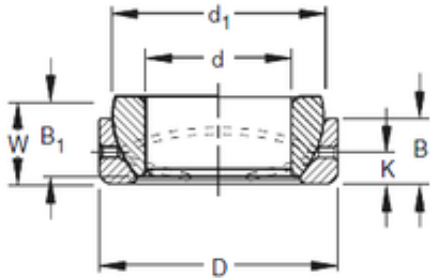

## Timken 12SBT20 plain bearings

Bearing No. 12SBT20

Size	31.75x50.8x13.97 mm
Bore Diameter	31.75 mm
Outer Diameter	50,8 mm
Width	13,97 mm
d	31.75 mm
D	50,8 mm
B1	17,78 mm
C	13,97 mm
d1	18,8 mm

12SBT20 Bearing 2D drawings and 3D CAD models