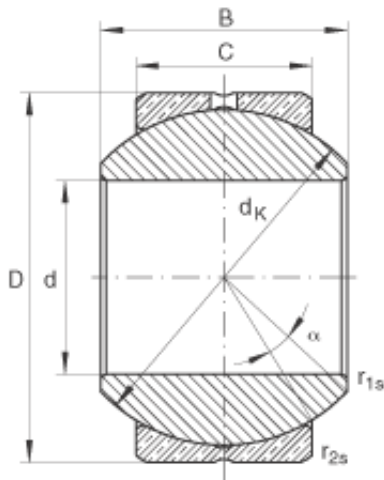

FML ske Manufacturing Co., Ltd

GE20-PB Bearing 2D drawings and 3D CAD models

INA GE20-PB plain bearings

Bearing No. GE20-PB

Size	20x40x25 mm
Bore Diameter	20 mm
Outer Diameter	40 mm
Width	25 mm
C	18 mm
$D_{a \min}$	31,5 mm
$d_{a \max}$	24,3 mm
d_K	34,925 mm
$r_{1s \min}$	0,3 mm
$r_{2s \min}$	0,6 mm
alf (°)	14
Weight (kg)	0,15
C_r (N)	31400
C_{0r} (N)	78600
Category	Bearings
Inventory	0.0
Manufacturer Name	SCHAEFFLER GROUP
Minimum Buy Quantity	N/A
Weight / Kilogram	0
Product Group	B04264