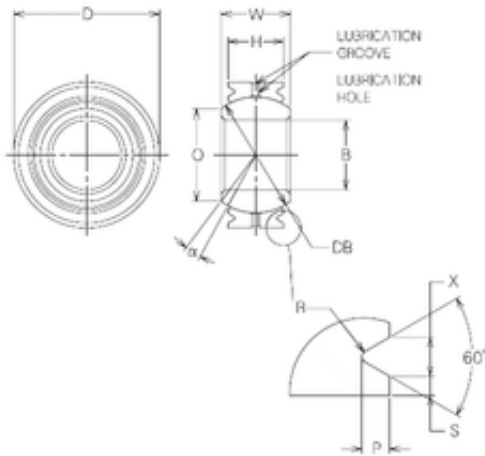

## 12 mm x 25 mm x 12 mm NMB MBG12VCR plain bearings

Bearing No. MBG12VCR

Size	12x25x13 mm
Bore Diameter	12 mm
Outer Diameter	25 mm
Width	13 mm
d	12 mm
D	25 mm
B	13 mm
C	10 mm
P	1,5 mm
Db	19,844 mm
X	2 mm
O	15 mm
B	12 mm
D	25 mm
H	10 mm
R	0,5 mm
S	0,7 mm
W	13 mm
Angle	10 °
Weight	0,032 Kg
Static load rating radial (C0)	79,43 kN

MBG12VCR Bearing 2D drawings and 3D CAD models