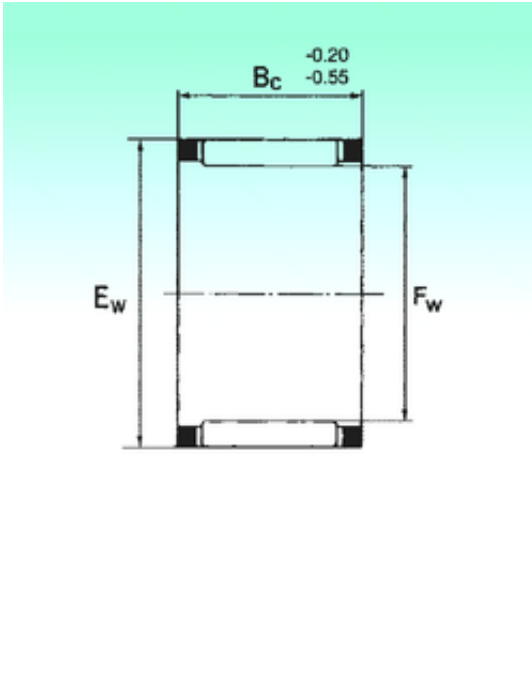

FML ske Manufacturing Co., Ltd

NBS KZK 32x40x22 needle roller bearings

Bearing No. KZK 32x40x22

| | |
|-------------------------------|---------|
| Bore Diameter | 32 mm |
| Outer Diameter | 40 mm |
| F _w | 32 mm |
| E _w | 40 mm |
| B _c | 22 mm |
| Weight | 0,05 Kg |
| Basic dynamic load rating (C) | 27,8 kN |
| Basic static load rating (C0) | 39,3 kN |

KZK 32x40x22 Bearing 2D drawings and 3D CAD models