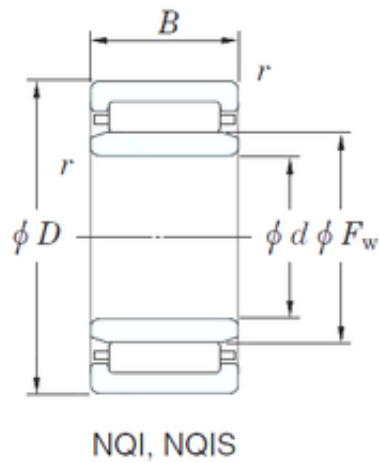

# FML ske Manufacturing Co., Ltd

25 mm x 38 mm x 15 mm KOYO NQI25/15  
needle roller bearings

Bearing No. NQI25/15

Size	25x38x15 mm
Bore Diameter	25 mm
Outer Diameter	38 mm
Width	15 mm
d	25 mm
Fw	29 mm
D	38 mm
B	15 mm
C	15 mm
r min.	0,6 mm
Weight	0,061 Kg
Basic dynamic load rating (C)	14,6 kN
Basic static load rating (C0)	22,6 kN

NQI25/15 Bearing 2D drawings and 3D CAD models