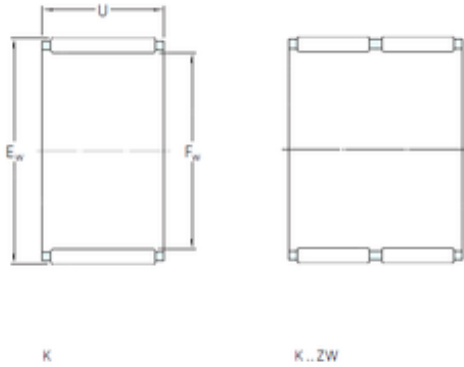

FML ske Manufacturing Co., Ltd

SKF K100x108x27 needle roller bearings

Bearing No. K100x108x27

| | |
|-------------------------------|------------|
| Bore Diameter | 100 mm |
| Outer Diameter | 108 mm |
| Fw | 100 mm |
| Ew | 108 mm |
| U | 27 mm |
| Weight | 0,185 Kg |
| Basic dynamic load rating (C) | 55 kN |
| Basic static load rating (C0) | 143 kN |
| Fatigue load limit (Pu) | 17,6 |
| Reference speed | 4000 r/min |

K100x108x27 Bearing 2D drawings and 3D CAD models