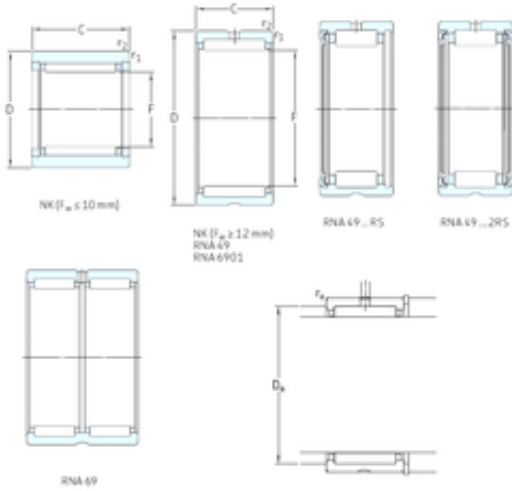

FML ske Manufacturing Co., Ltd

SKF NK30/20TN needle roller bearings

Bearing No. NK30/20TN

Size	30x40x20 mm
Bore Diameter	30 mm
Outer Diameter	40 mm
Width	20 mm
Fw	30 mm
D	40 mm
C	20 mm
Weight	0,061 Kg
Basic dynamic load rating (C)	25,1 kN
Basic static load rating (C0)	44 kN
Fatigue load limit (Pu)	5,5
Reference speed	13000 r/min

NK30/20TN Bearing 2D drawings and 3D CAD models