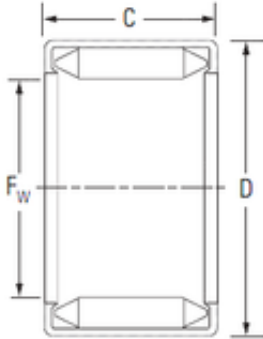

FML ske Manufacturing Co., Ltd

KOYO B3228 needle roller bearings

Bearing No. B3228

Size	50.8x60.325x44.45 mm
Bore Diameter	50,8 mm
Outer Diameter	60,325 mm
Width	44,45 mm
Fw	50,8 mm
D	60,325 mm
C	44,45 mm
Weight	0,223 Kg
Basic dynamic load rating (C)	84 kN
Basic static load rating (C0)	264 kN

B3228 Bearing 2D drawings and 3D CAD models