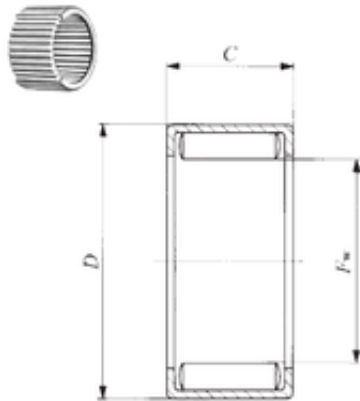

FML ske Manufacturing Co., Ltd

IKO YB 68 needle roller bearings

Bearing No. YB 68

Size	9.525x14.288x12.7 mm
Bore Diameter	9,525 mm
Outer Diameter	14,288 mm
Width	12,7 mm
Fw	9,525 mm
D	14,288 mm
C	12,7 mm
Weight	0,0072 Kg
Basic dynamic load rating (C)	9,21 kN
Basic static load rating (C0)	13,6 kN

YB 68 Bearing 2D drawings and 3D CAD models