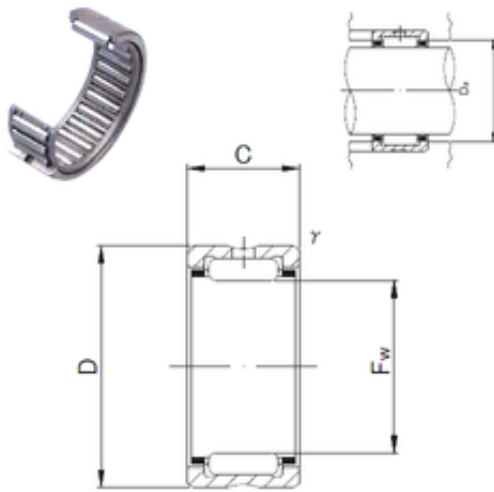

## JNS NK40/30 needle roller bearings

Bearing No. NK40/30

Size	40x50x30 mm
Bore Diameter	40 mm
Outer Diameter	50 mm
Width	30 mm
Fw	40 mm
D	50 mm
C	30 mm
r min.	0,3 mm
Da max.	48 mm
Weight	0,125 Kg
Basic dynamic load rating (C)	42,3 kN
Basic static load rating (C0)	86,1 kN

NK40/30 Bearing 2D drawings and 3D CAD models