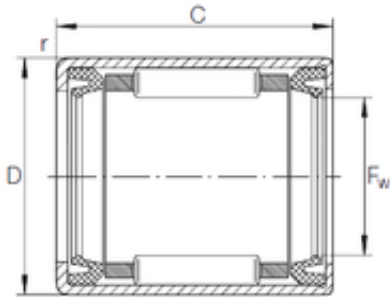

## INA HK 1014.2RS FPM DK B needle roller bearings

Bearing No. HK 1014.2RS FPM DK B

Size	10x14x14 mm
Bore Diameter	10 mm
Outer Diameter	14 mm
Width	14 mm
Fw	10 mm
D	14 mm
C	14 mm
r	1 mm
Weight	0,005 Kg
Basic dynamic load rating (C)	4,4 kN
Basic static load rating (C0)	5,1 kN