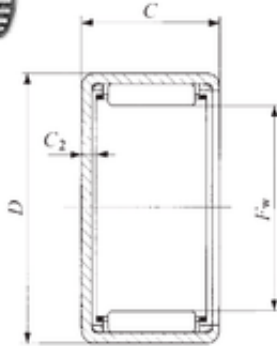

FML ske Manufacturing Co., Ltd

IKO TAM 1715 needle roller bearings

Bearing No. TAM 1715

| | |
|-------------------------------|-------------|
| Size | 17x24x15 mm |
| Bore Diameter | 17 mm |
| Outer Diameter | 24 mm |
| Width | 15 mm |
| Fw | 17 mm |
| D | 24 mm |
| C | 15 mm |
| C2 | 1,3 mm |
| Weight | 0,0195 Kg |
| Basic dynamic load rating (C) | 9,66 kN |
| Basic static load rating (C0) | 12,7 kN |
| Category | Bearings |
| Inventory | 0.0 |
| Manufacturer Name | IKO |
| Minimum Buy Quantity | N/A |
| Weight / Kilogram | 0 |
| Product Group | B04144 |

TAM 1715 Bearing 2D drawings and 3D CAD models