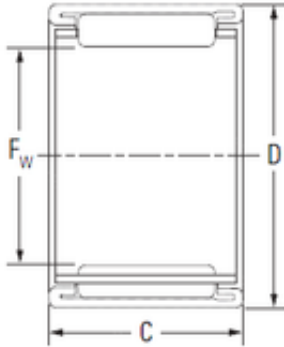

## KOYO BHTM3515 needle roller bearings

Bearing No. BHTM3515

Size	35x45x15 mm
Bore Diameter	35 mm
Outer Diameter	45 mm
Width	15 mm
Fw	35 mm
D	45 mm
C	15 mm
Weight	0,047 Kg
Basic dynamic load rating (C)	18,4 kN
Basic static load rating (C0)	26,6 kN

BHTM3515 Bearing 2D drawings and 3D CAD models