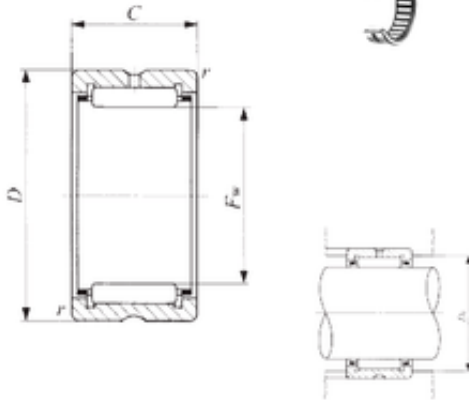

FML ske Manufacturing Co., Ltd

IKO BR 243316 needle roller bearings

Bearing No. BR 243316

Size	38.1x52.388x25.4 mm
Bore Diameter	38,1 mm
Outer Diameter	52,388 mm
Width	25,4 mm
Fw	38,1 mm
D	52,388 mm
C	25,4 mm
Da max.	45,1 mm
ra max.	1,5 mm
Weight	0,149 Kg
Basic dynamic load rating (C)	43,7 kN
Basic static load rating (C0)	66,9 kN

BR 243316 Bearing 2D drawings and 3D CAD models