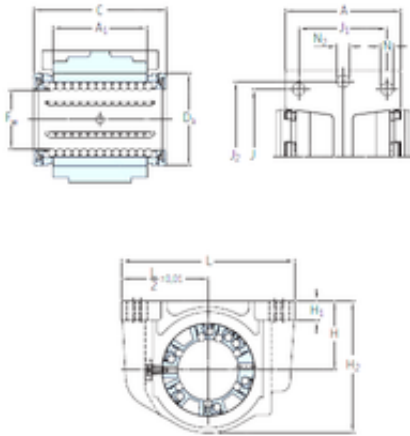

## SKF LUCR 60 linear bearings

Bearing No. LUCR 60

Outer Diameter	60 mm
Ew	60 mm
Da	90 mm
A	84 mm
A1	95 mm
C	125 mm
H	60 mm
H1	18 mm
H2	118 mm
J	132 mm
L	160 mm
N	10,5 mm
J1	65 mm
J2	138 mm
N2	13 mm
Weight	2,17 Kg
Basic dynamic load rating (C)	20,4 kN

LUCR 60 Bearing 2D drawings and 3D CAD models