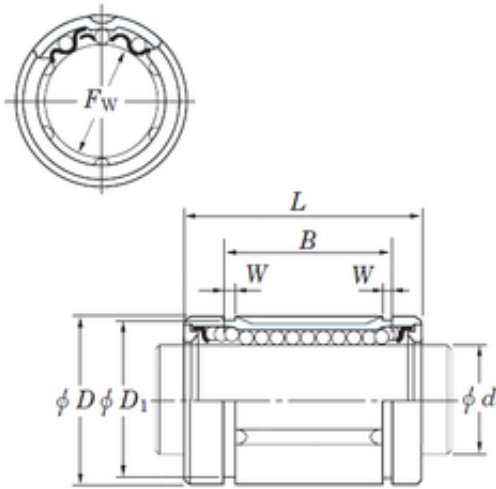

## KOYO SDE8MG linear bearings

Bearing No. SDE8MG

Size	8x16x16.5 mm
Bore Diameter	8 mm
Outer Diameter	16 mm
Width	16,5 mm
Fw	8 mm
D	16 mm
B	16,5 mm
D1	15,2 mm
L	25 mm
W	1,1 mm
Weight	0,018 Kg
Basic dynamic load rating (C)	134 kN

SDE8MG Bearing 2D drawings and 3D CAD models