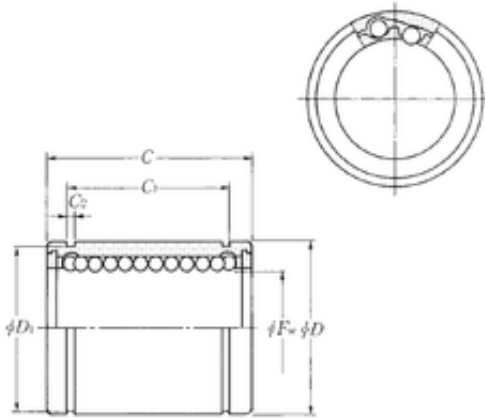

FML ske Manufacturing Co., Ltd

NTN KLM08-1LL linear bearings

Bearing No. KLM08-1LL

Size	8x15x24 mm
Bore Diameter	8 mm
Outer Diameter	15 mm
Width	24 mm
Fw	8 mm
D	15 mm
C	24 mm
C1	17,3 mm
D1	14,3 mm
C2	1,1 mm
Weight	0,017 Kg
Basic dynamic load rating (C)	234 kN

KLM08-1LL Bearing 2D drawings and 3D CAD models