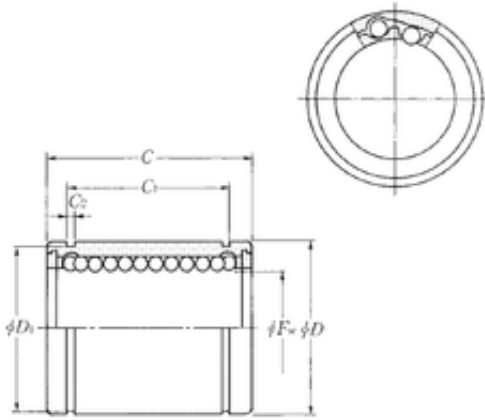

FML ske Manufacturing Co., Ltd

NTN KLM08-1LL linear bearings

Bearing No. KLM08-1LL

Size	8x15x24 mm
Bore Diameter	8 mm
Outer Diameter	15 mm
Width	24 mm
Fw	8 mm
D	15 mm
C	24 mm
C1	17,3 mm
D1	14,3 mm
C2	1,1 mm
Weight	0,017 Kg
Basic dynamic load rating (C)	234 kN

KLM08-1LL Bearing 2D drawings and 3D CAD models