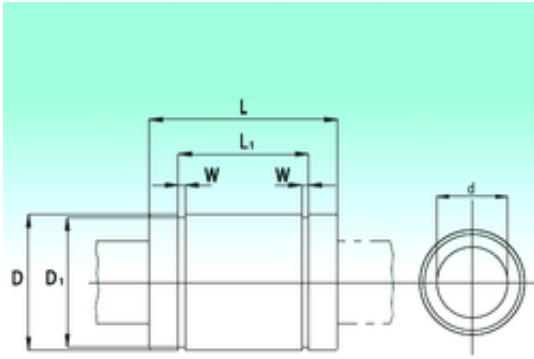

FML ske Manufacturing Co., Ltd

NBS KB2045-PP linear bearings

Bearing No. KB2045-PP

Bore Diameter	20 mm
Outer Diameter	32 mm
d	20 mm
D	32 mm
D1	30,3 mm
L1	31,5 mm
W	1,6 mm
L	45 mm
Weight	0,091 Kg
Basic dynamic load rating (C)	0,88 kN

KB2045-PP Bearing 2D drawings and 3D CAD models