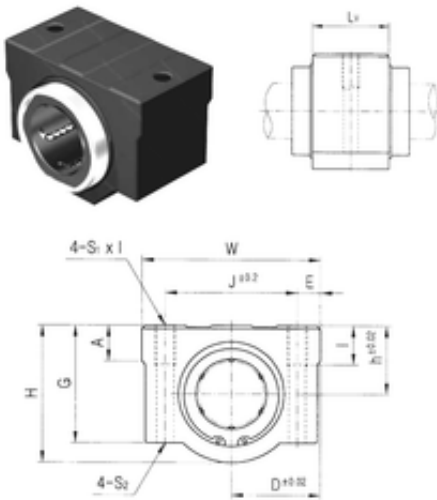

## Samick SC12VUU linear bearings

Bearing No. SC12VUU

Bore Diameter	12 mm
d	12 mm
h	15 mm
A	8 mm
D	22 mm
E	5,5 mm
G	24,5 mm
H	30 mm
J	33 mm
L	20,5 mm
S1x	M5
S2	4,3 mm
W	44 mm
Weight	0,074 Kg
Basic dynamic load rating (C)	0,41 kN

SC12VUU Bearing 2D drawings and 3D CAD models