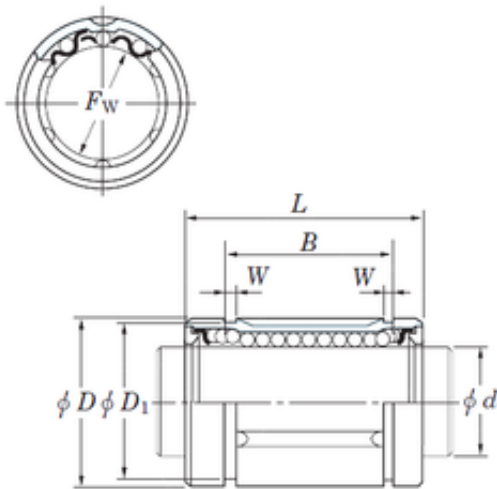

## KOYO SDE20 linear bearings

Bearing No. SDE20

Size	20x32x31.5 mm
Bore Diameter	20 mm
Outer Diameter	32 mm
Width	31,5 mm
Fw	20 mm
D	32 mm
B	31,5 mm
D1	30,3 mm
L	45 mm
W	1,6 mm
Weight	0,096 Kg
Basic dynamic load rating (C)	590 kN

SDE20 Bearing 2D drawings and 3D CAD models