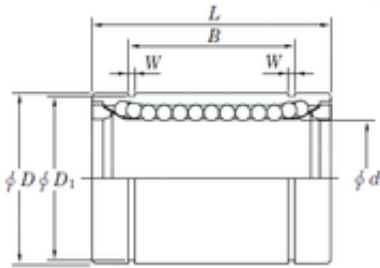

# FML ske Manufacturing Co., Ltd

12 mm x 21 mm x 23 mm KOYO SESDM12  
linear bearings

Bearing No. SESDM12

Size	12x21x23 mm
Bore Diameter	12 mm
Outer Diameter	21 mm
Width	23 mm
d	12 mm
D	21 mm
B	23 mm
D1	20 mm
L	30 mm
W	1.3 mm
Basic dynamic load rating (C)	510 kN

SESDM12 Bearing 2D drawings and 3D CAD models