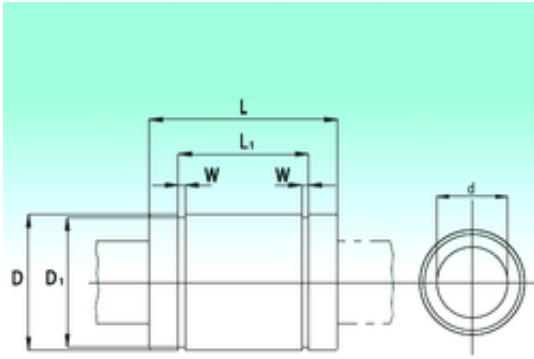

FML ske Manufacturing Co., Ltd

NBS KB50100-PP linear bearings

Bearing No. KB50100-PP

Bore Diameter	50 mm
Outer Diameter	75 mm
d	50 mm
D	75 mm
D1	72 mm
L1	77,6 mm
W	2,65 mm
L	100 mm
Weight	1,03 Kg
Basic dynamic load rating (C)	3,9 kN

KB50100-PP Bearing 2D drawings and 3D CAD models