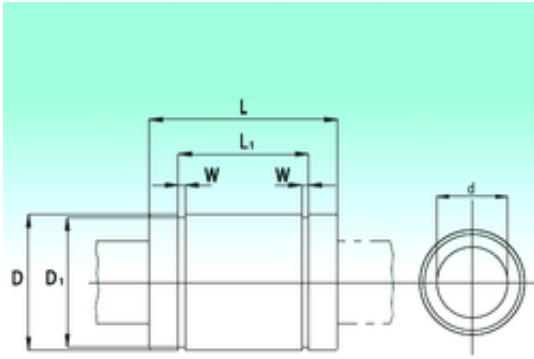

FML ske Manufacturing Co., Ltd

NBS KB60125-PP linear bearings

Bearing No. KB60125-PP

| | |
|-------------------------------|----------|
| Bore Diameter | 60 mm |
| Outer Diameter | 90 mm |
| d | 60 mm |
| D | 90 mm |
| D1 | 86,5 mm |
| L1 | 101,7 mm |
| W | 3,15 mm |
| L | 125 mm |
| Weight | 2,01 Kg |
| Basic dynamic load rating (C) | 4,8 kN |

KB60125-PP Bearing 2D drawings and 3D CAD models