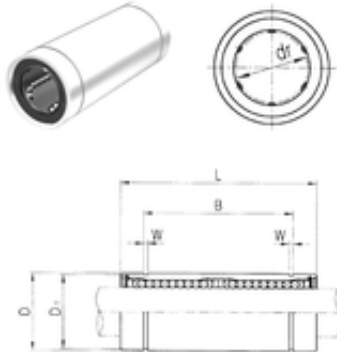

FML ske Manufacturing Co., Ltd

40 mm x 60 mm x 121 mm Samick LM40LUU linear bearings

Bearing No. LM40LUU

Size	40x60x121 mm
Bore Diameter	40 mm
Outer Diameter	60 mm
Width	121 mm
d	40 mm
D	60 mm
B	121 mm
D1	57 mm
L	154 mm
W	2,1 mm
Weight	1,17 Kg
Basic dynamic load rating (C)	3,43 kN

LM40LUU Bearing 2D drawings and 3D CAD models