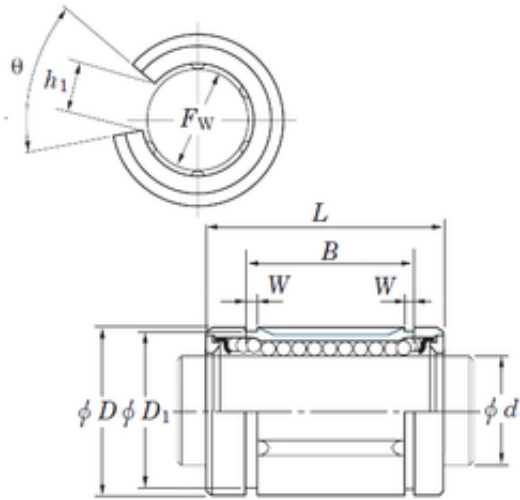

FML ske Manufacturing Co., Ltd

KOYO SDE50OP linear bearings

Bearing No. SDE50OP

Bore Diameter	50 mm
Outer Diameter	75 mm
Fw	50 mm
D	75 mm
h	3 mm
h1	21 mm
B	77,6 mm
D1	72 mm
L	100 mm
W	2,65 mm
Weight	1,05 Kg
Basic dynamic load rating (C)	4020 kN

SDE50OP Bearing 2D drawings and 3D CAD models