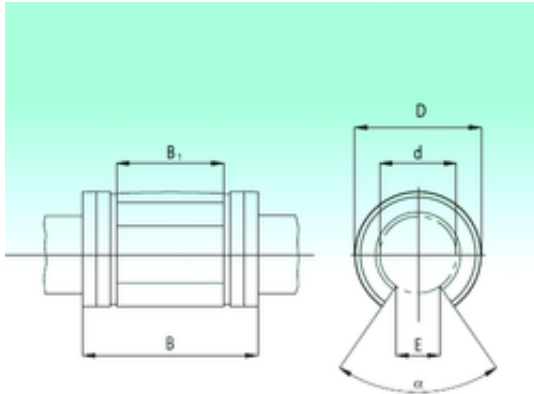

# FML ske Manufacturing Co., Ltd

40 mm x 62 mm x 80 mm NBS KNO4080 linear bearings

Bearing No. KNO4080

|                               |             |
|-------------------------------|-------------|
| Size                          | 40x62x80 mm |
| Bore Diameter                 | 40 mm       |
| Outer Diameter                | 62 mm       |
| Width                         | 80 mm       |
| d                             | 40 mm       |
| D                             | 62 mm       |
| B                             | 80 mm       |
| Angle ( )                     | 56 °        |
| B1                            | 56 mm       |
| E                             | 19,5 mm     |
| Weight                        | 0,3 Kg      |
| Basic dynamic load rating (C) | 5,72 kN     |

KNO4080 Bearing 2D drawings and 3D CAD models